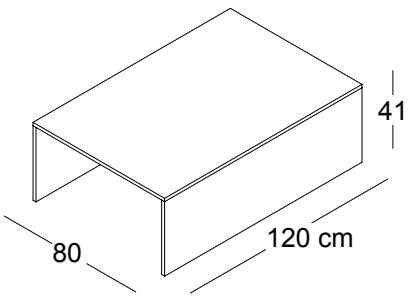

PEDANE PLATFORMS

BPL
pedana grande in nobilitato
chipboard big platform