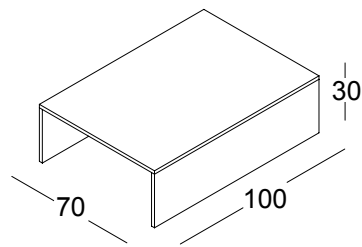

BPM
pedana media in nobilitato
chipboard medium platform