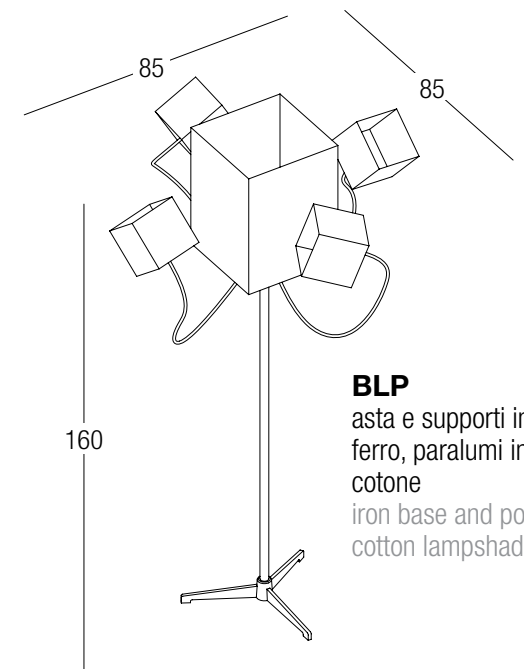

**BCES**  
cesta in tondino di ferro  
rod iron basket

**STRUTTURA DIVISORIA LUMINOSA LAMP SCREEN STRUCTURE**

**BLD1**  
telaio in tubo di ferro,  
paralume in cotone  
rod iron frame,  
cotton lampshade

**BLD2**  
telaio in tubo di ferro,  
paralume in cotone  
rod iron frame,  
cotton lampshade

**LAMPADA A PARETE WALL LAMP**

**BLP2N**  
struttura in pannello,  
paralume in cotone  
chipboard structure,  
cotton lampshade

**BLP2F**  
struttura in ferro,  
paralume in cotone  
iron structure,  
cotton lampshade

**LAMPADA DA TERRA FLOOR LAMP**

**BLP**  
asta e supporti in  
ferro, paralumi in  
cotone  
iron base and pole,  
cotton lampshades

**SOSPENSIONE MEZZA SFERA**  
**SUSPENDED HALF-SPHERE LAMP**

**BSOS2** dim. Ø60 x h30 cm  
**BSOS3** dim. Ø80 x 40 cm  
**BSOS4** dim. Ø100 x 50 cm  
sospensione in ferro verniciato bianco internamente, finitura esterna a scelta  
suspended iron lamp with internal white painted, outside finishing to be chosen